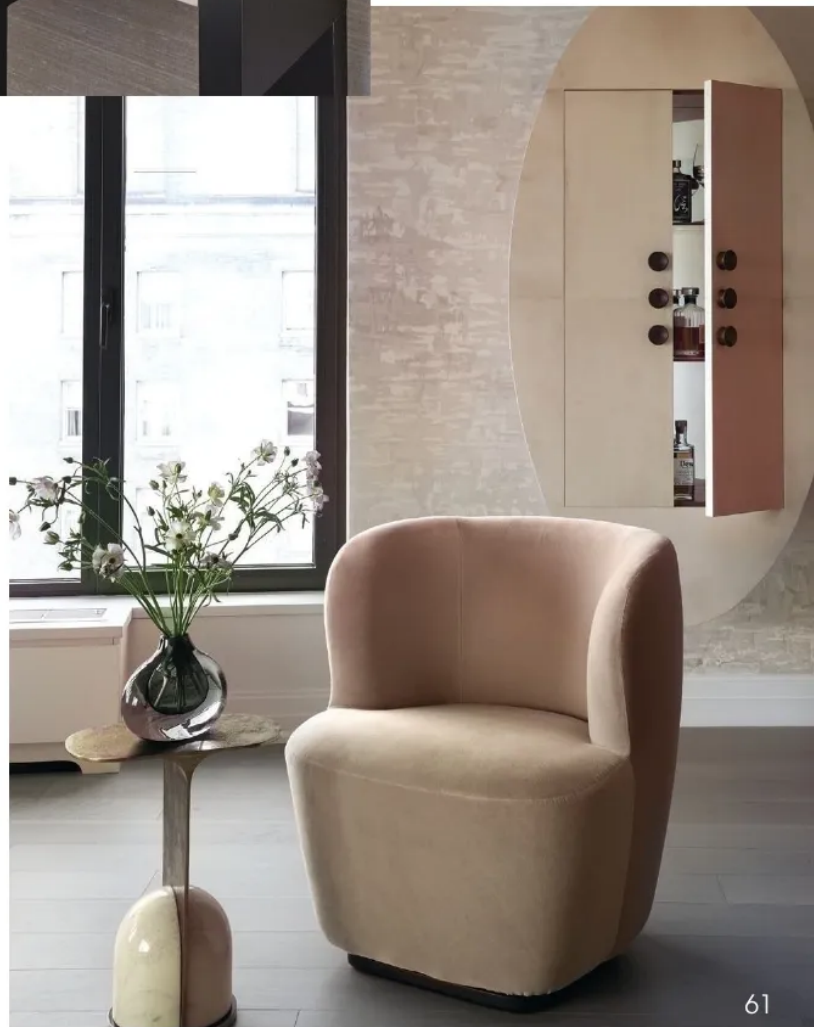

From top: The entry features a custom copy of a ddc console with Pollack's Saddle leather on the doors; counter stools from Artistic Frame.